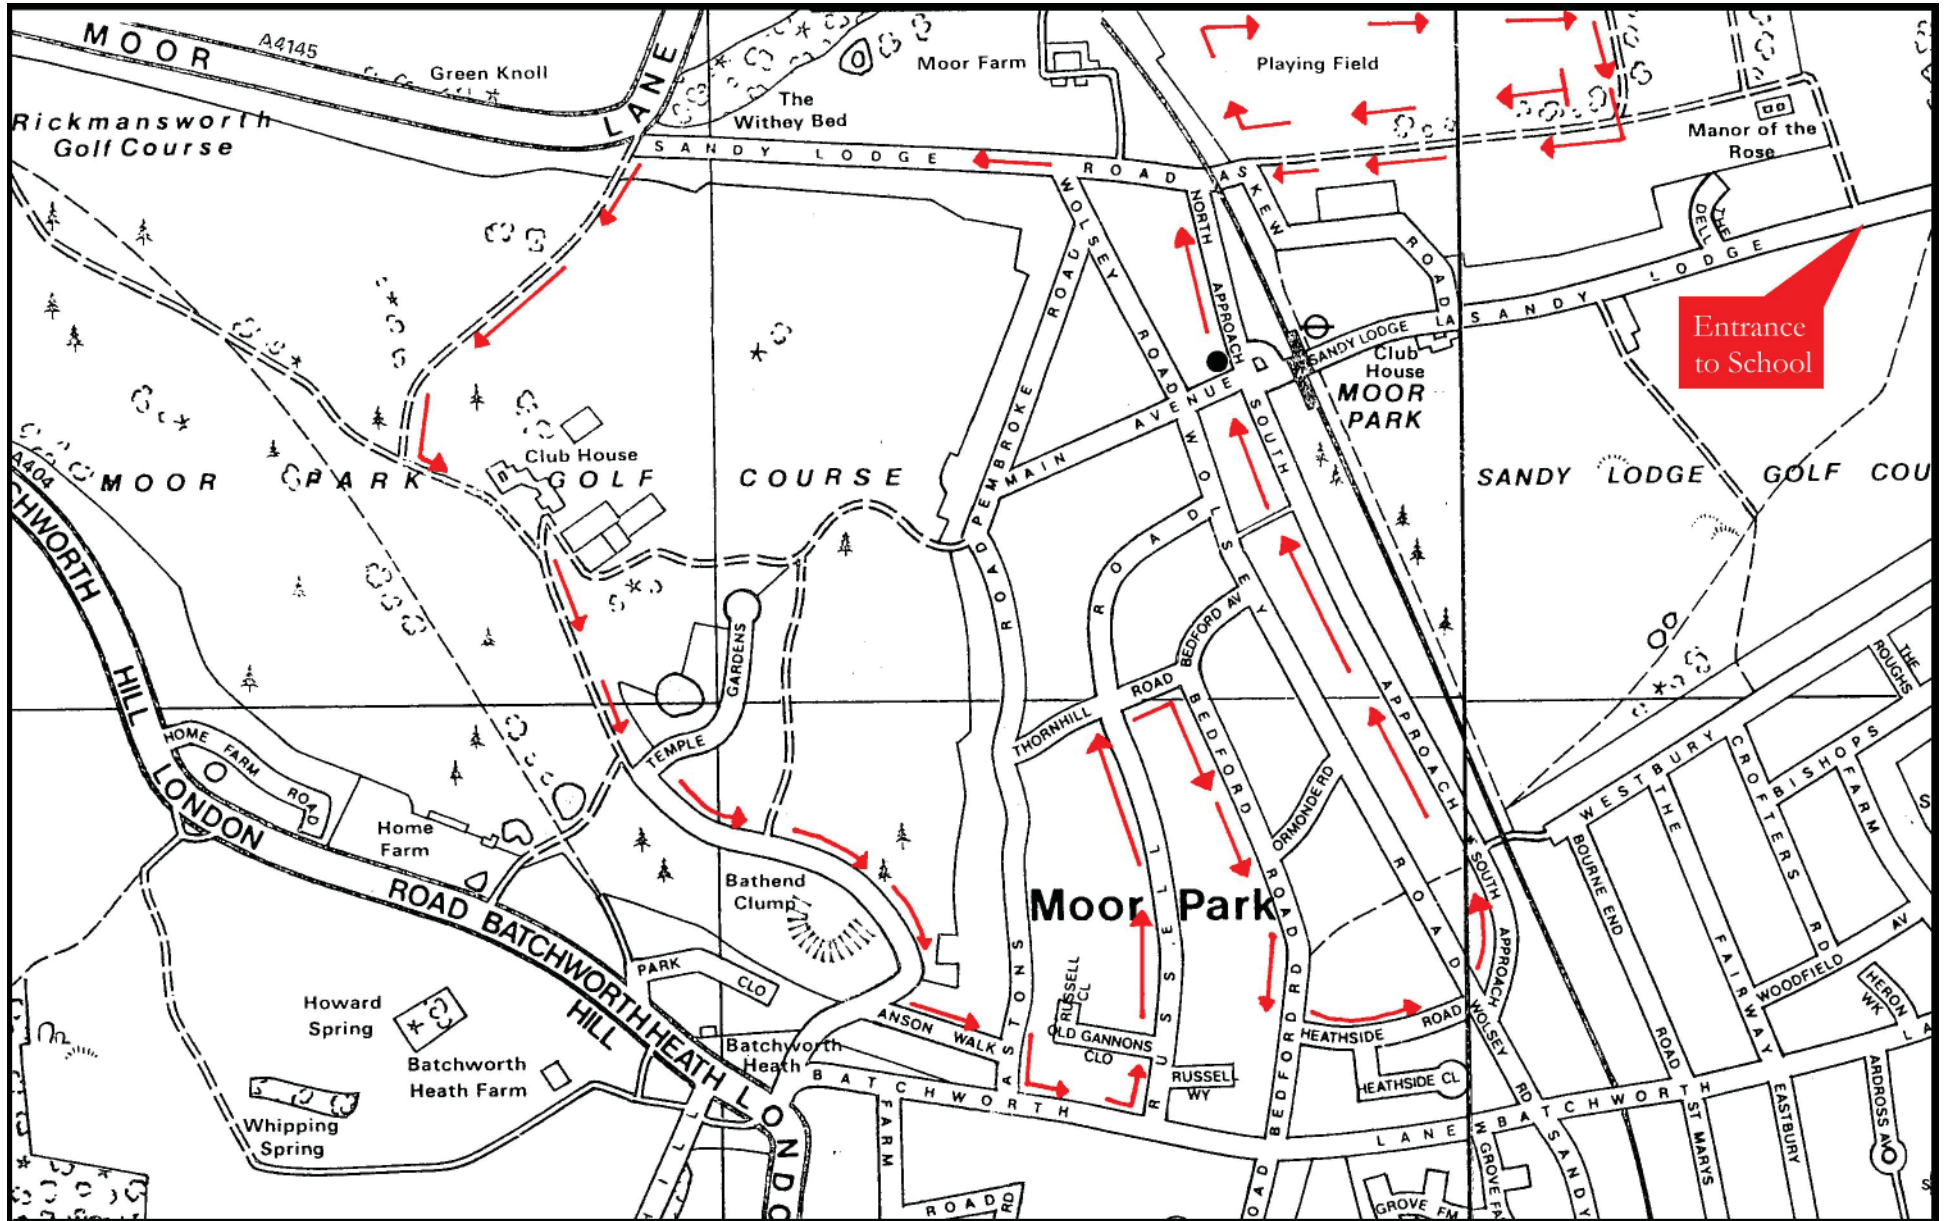

Moor Park 10k route

The 10k route starts and ends with a lap of the playing fields.